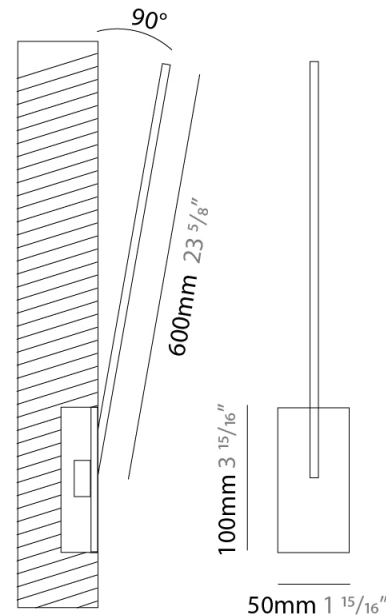

PROJECT	_____
TYPE	_____
SPECIFIER	_____
QUANTITY	_____
DATE	_____

SPILLO 1 ROD RECESSED

D46016- _____ - _____
base number   Color   Finish
                                 Temperature   Options

1. To build a product code in our configurator select the specify button on the base model # product page
2. To build a manual product code on this datasheet choose from the options listed below in blue font and add the suffix to the base model #

GENERAL

Series: Spillo
Subseries: Spillo 1 Rod
Brand: Icone
Division: Design
Mounting Type: Recessed
Mounting Location: Wall
Subcategory: Ambient

PHYSICAL

Shape: Rectangle
Width (mm): 50
Width (in): 1 15/16
Height (mm): 600
Height (in): 23 5/8
Light Distribution: Adjustable
Fixture Finish: WHI / BLK / CHR / BGD
Fixture Material: Brass

ELECTRICAL

Lamp Type: LED
Total Output Wattage (W): 7.92
Dimming: 0-10V Dimming
Driver Included: No
Driver Location: Remote
Driver Type: Constant Voltage - 120Vac
Driver Class: Class 2
Input Voltage (V): 120
Output Voltage (V): 12
Upon Request: (Not included, see components) 0-10Vdc dimming / 277Vac

LED

Color Temperature (°K): 2700 / 3000
Nominal Lumen (lm): 660
CRI: >90 CRI
Lamp Life (hrs): 50000

OPTICAL

Adjustability: Tilt 120°

RATINGS AND CERTIFICATIONS

Certified By: Certified for North American Standards
IP rating: IP20