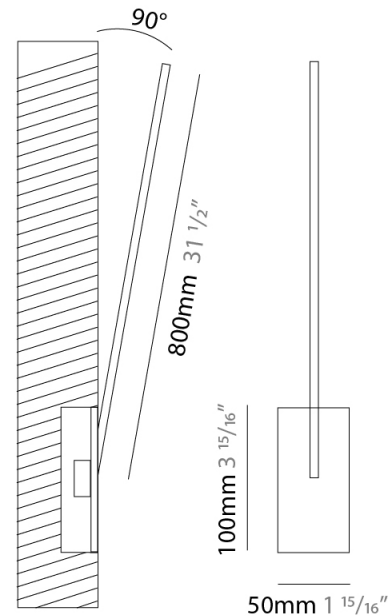

PROJECT	_____
TYPE	_____
SPECIFIER	_____
QUANTITY	_____
DATE	_____

SPILLO 1 ROD RECESSED

D46018- _____ - _____
base number   Color   Finish
                                         Temperature   Options

1. To build a product code in our configurator select the specify button on the base model # product page
2. To build a manual product code on this datasheet choose from the options listed below in blue font and add the suffix to the base model #

GENERAL

Series: Spillo
Subseries: Spillo 1 Rod
Brand: Icone
Division: Design
Mounting Type: Recessed
Mounting Location: Wall
Subcategory: Ambient

PHYSICAL

Shape: Rectangle
Width (mm): 50
Width (in): 1 ¹⁵/₁₆
Height (mm): 800
Height (in): 31 ¹/₂
Light Distribution: Adjustable
Fixture Finish: WHI / BLK / CHR / BGD
Fixture Material: Brass

ELECTRICAL

Lamp Type: LED
Total Output Wattage (W): 10.56
Dimming: 0-10V Dimming
Driver Included: No
Driver Location: Remote
Driver Type: Constant Voltage - 120Vac
Driver Class: Class 2
Input Voltage (V): 120
Output Voltage (V): 12
Upon Request: (Not included, see components) 0-10Vdc dimming / 277Vac

LED

Color Temperature (°K): 2700 / 3000
Nominal Lumen (lm): 880
CRI: >90 CRI
Lamp Life (hrs): 50000

OPTICAL

Adjustability: Tilt 120°

RATINGS AND CERTIFICATIONS

Certified By: Certified for North American Standards
IP rating: IP20