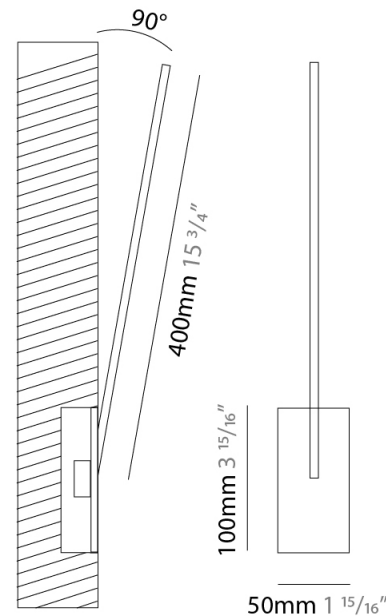

PROJECT	_____
TYPE	_____
SPECIFIER	_____
QUANTITY	_____
DATE	_____

SPILLO 1 ROD RECESSED

D46014- _____ - _____
base number   Color   Finish
                          Temperature   Options

1. To build a product code in our configurator select the specify button on the base model # product page
2. To build a manual product code on this datasheet choose from the options listed below in blue font and add the suffix to the base model #

GENERAL

Series: Spillo
Subseries: Spillo 1 Rod
Brand: Icone
Division: Design
Mounting Type: Recessed
Mounting Location: Wall
Subcategory: Ambient

PHYSICAL

Shape: Rectangle
Width (mm): 50
Width (in): 1 15/16
Height (mm): 400
Height (in): 15 3/4
Light Distribution: Adjustable
Fixture Finish: WHI / BLK / CHR / BGD
Fixture Material: Brass

ELECTRICAL

Lamp Type: LED
Total Output Wattage (W): 4.8
Dimming: 0-10V Dimming
Driver Included: No
Driver Location: Remote
Driver Type: Constant Voltage - 120Vac
Driver Class: Class 2
Input Voltage (V): 120
Output Voltage (V): 12
Upon Request: (Not included, see components) 0-10Vdc dimming / 277Vac

LED

Color Temperature (°K): 2700 / 3000
Nominal Lumen (lm): 440
CRI: >90 CRI
Lamp Life (hrs): 50000

OPTICAL

Adjustability: Tilt 120°

RATINGS AND CERTIFICATIONS

Certified By: Certified for North American Standards
IP rating: IP20