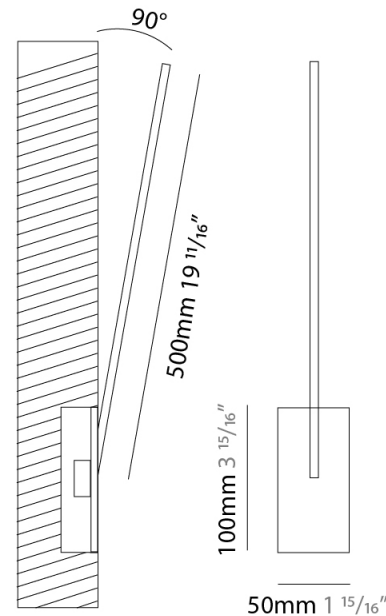

PROJECT	_____
TYPE	_____
SPECIFIER	_____
QUANTITY	_____
DATE	_____

SPILLO 1 ROD RECESSED

D46015- _____ - _____
base number   Color   Finish
                         Temperature   Options

1. To build a product code in our configurator select the specify button on the base model # product page
2. To build a manual product code on this datasheet choose from the options listed below in blue font and add the suffix to the base model #

GENERAL

Series: Spillo
Subseries: Spillo 1 Rod
Brand: Icone
Division: Design
Mounting Type: Recessed
Mounting Location: Wall
Subcategory: Ambient

PHYSICAL

Shape: Rectangle
Width (mm): 50
Width (in): 1 15/16
Height (mm): 500
Height (in): 19 11/16
Light Distribution: Adjustable
Fixture Finish: [WHI / BLK / CHR / BGD](#)
Fixture Material: Brass

ELECTRICAL

Lamp Type: LED
Total Output Wattage (W): 6.6
Dimming: 0-10V Dimming
Driver Included: No
Driver Location: Remote
Driver Type: Constant Voltage - 120Vac
Driver Class: Class 2
Input Voltage (V): 120
Output Voltage (V): 12
Upon Request: (Not included, see components) 0-10Vdc dimming / 277Vac

LED

Color Temperature (°K): [2700 / 3000](#)
Nominal Lumen (lm): 550
CRI: >90 CRI
Lamp Life (hrs): 50000

OPTICAL

Adjustability: Tilt 120°

RATINGS AND CERTIFICATIONS

Certified By: Certified for North American Standards
IP rating: IP20